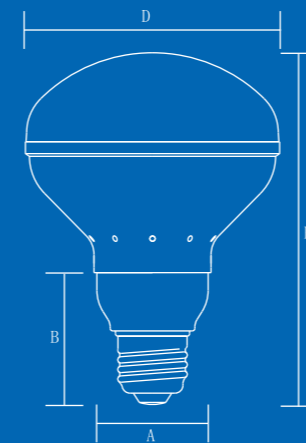

Elong International USA Inc
Address: 2425 McIver, Suite 150 Carrollton, TX 75006
Contact
Andy Liu 972-247-7996 (andymliu@gmail.com)
Bill Long 214-751-2183 (bill.longstar@gmail.com)
Fax : 972-247-7999